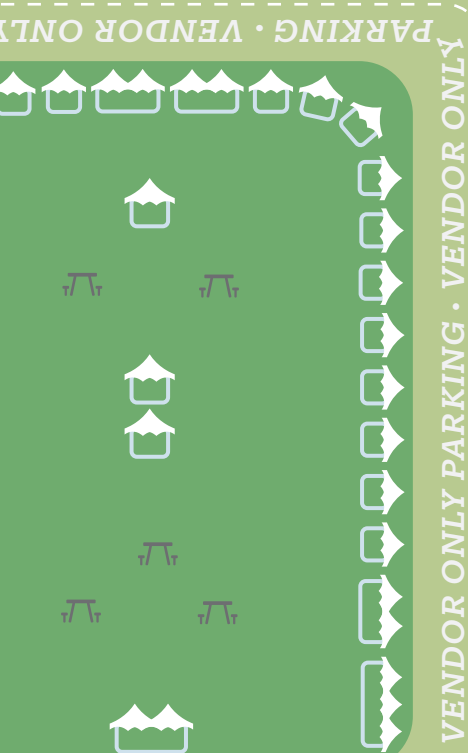

MAP LEGEND

vendor/volunteer parking

accessibility parking

market area

flow of traffic into market parking

flow of traffic to exit market

4040 RIVERVIEW RD.

MAP LEGEND

-  WALKING PATH
-  RAILROAD

- A** **Howe Meadow:** Summer home for the Cuyahoga Valley Farmers Market
4040 Riverview Rd.
- B** **Old Trail School:** Winter home for the Cuyahoga Valley Farmers Market
2315 Ira Rd.
- C** **Szalay's Farm & Market**
- D** **Hunt House Trailhead**
- E** **Indigo Lake Trailhead**
- F** **Ira Trailhead**