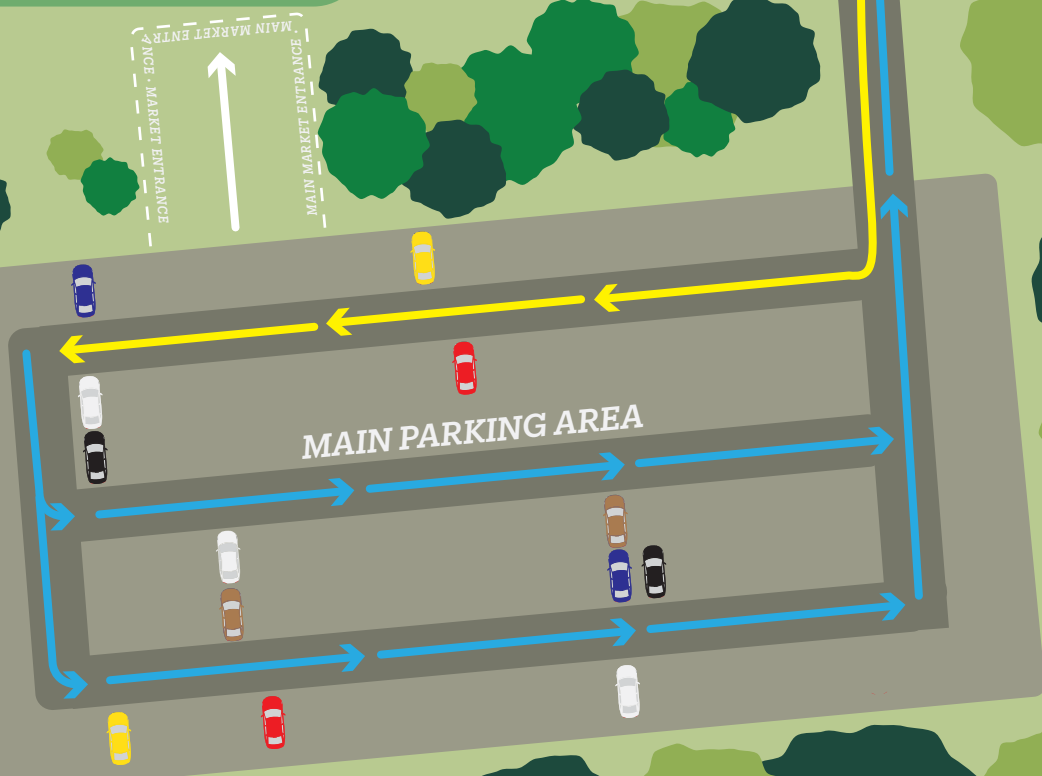

MAP LEGEND

vendor/volunteer parking

accessibility parking

market area

flow of traffic into market parking

flow of traffic to exit market

4040 RIVERVIEW RD.

MAP LEGEND

-  WALKING PATH
-  RAILROAD

- A** **Howe Meadow:** Summer home for the Cuyahoga Valley Farmers Market
4040 Riverview Rd.
- B** **Old Trail School:** Winter home for the Cuyahoga Valley Farmers Market
2315 Ira Rd.
- C** **Szalay's Farm & Market**
- D** **Hunt House Trailhead**
- E** **Indigo Lake Trailhead**
- F** **Ira Trailhead**